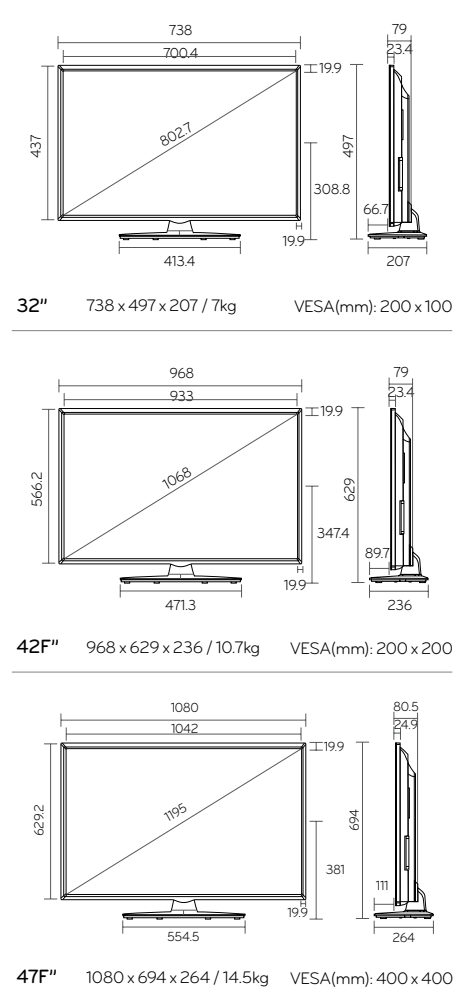

LG HOTEL TV

LP360H

32" / 42F" / 47F"

EFFECTIVE TV MANAGEMENT

- Welcome Screen
- Multi IR Code
- Hotel Mode
- USB Cloning
- Anti-theft System
 - Kensington Lock
 - Credenza / Security Screw Hole

GUEST ENTERTAINMENT

- DVB-T
- External Speaker Out
- RJP Interface
- Swivel 30°(32"), 180°(42"/47")

LP360H

32" / 42F" / 47F"

SPECIFICATIONS

DISPLAY	Type	Direct LED
	Resolution	32": 1366 x 768(HD) 42F" / 47F": 1920 x 1080(FHD)
SYSTEM	DTV	DVB-T
AUDIO	Audio Output	10W + 10W
HOTEL FEATURE	Welcome Screen	•
	Multi IR Code	•
	Hotel Mode	•
	USB Cloning	•
	IR Out	• (RS-232C)
	External Speaker Out	• (Int / Ext Variable)
	RJP Interface	• (RS-232C,HDMI)
	Swivel	32": 30° 42F" / 47": 180°
Anti-theft System	Kensington Lock	•
	Credeza / Security Screw Hole	32": - 42F" / 47": •
Eco	Smart Energy Saving	•
	RoHS	•
INTERFACE	RF In	•
	AV In	•
	Component In	-
	RGB In	•
	HDMI In	• (Side:1, Rear:2)
	RS-232C	•
POWER	Voltage, Hz	100-240V, 50 / 60Hz
	Typical (Watts)	TBD
	Stand-by	1W↓
DIMENSION	Set (with stand, W x H x D,mm)	32": 738 x 497 x 207 42F": 968 x 629 x 236 47F": 1080 x 694 x 264
	Weight (with stand, kg)	32": 7 42F": 10.7 47F": 14.5

DIMENSION

Representative & Distributor
Amaricar Engineering & Systems Pvt Ltd.,

REAR JACK PANEL

Ph:+91-44-28554689
+91-44-28554230
www.amaricar.com
Chennai INDIA.