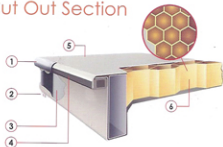

sfs hospitality™

EVO LITE™

LIGHTWEIGHT BANQUET + CONFERENCE TABLES

The **EVOLution** of
liteweight tables

sfs
S F S H O S P I T A L I T Y
S F S H O S P I T A L I T Y

EvoLite Springo T Leg Base

Features

- 1) Injection moulded ABS edge designed to protect top for all corners and withstand 30cm vertical height drop and it is fitted with polypropylene (PP) inserts.
- 2) SKS moulded adjustable ribbed Nylon gliders for stability.
- 3) SPRINGO™ triple spring loaded mechanism that improves setup and fold up time and with its reinforced structure ensures its locking position is secured at all times. Can be used as outdoor table with special coating.
- 4) Special drilling lock nut screws ensuring that brackets are fastened to the top of all times.
- 5) Rubber stacking studs to prevent tables from accidental slips when stacked.
- 6) All round HANDYGRIP™ of 50mm for easy and user friendly handling of tables.

EvoLite Round Table Base

EvoLite Springo H Leg Base

Cut Out Section

- 1) **Reinforced Impact resistant corners**
Injection moulded PVC corners serves as a double protection for all corners.
- 2) **Stacking bumper**
Replaceable and keeps tables in position while stacked.
- 3) **Inner chassis**
16 gauge (1.6mm) steel internal tubing ensuring the table hold up to 2000lbs(900kg) of weight evenly distributed.
- 4) **PVC Edge moulded internal tubing**
The internal tubing to provide extra durability in shock resistance.
- 5) **Lightweight ABS Vacuum Top**
2mm thick ABS sheet in a vacuum form provides durability with water and ultra violet resistant properties for outdoor use.
- 6) **Honeycomb Core**
Chemically Treated honeycomb core is lighter by 45% and provides a mesh like support to the overall table enabling it to be light and strong at the same time.