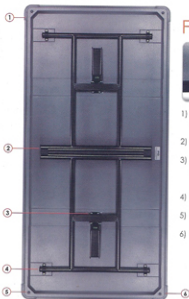

sfs hospitality™

EVO LITE™

LIGHTWEIGHT BANQUET + CONFERENCE TABLES

The **EVOLution** of
liteweight tables

sfs
S F S H O S P I T A L I T Y
S F S H O S P I T A L I T Y

EvoLite Springo T Leg Base

Features

- 1) Injection moulded ABS edge designed to protect top for all corners and withstand 30cm vertical height drop and it is fitted with polypropylene (PP) inserts.
- 2) SKS moulded adjustable ribbed Nylon gliders for stability.
- 3) SPRINGO™ triple spring loaded mechanism that improves setup and fold up time and with its reinforced structure ensures its locking position is secured at all times. Can be used as outdoor table with special coating.
- 4) Special drilling lock nut screws ensuring that brackets are fastened to the top of all times.
- 5) Rubber stacking studs to prevent tables from accidental slips when stacked.
- 6) All round HANDYGRIP™ of 50mm for easy and user friendly handling of tables.

EvoLite Round Table Base

EvoLite Springo H Leg Base

Cut Out Section

- 1) **Reinforced Impact resistant corners**
Injection moulded PVC corners serves as a double protection for all corners.
- 2) **Stacking bumper**
Replaceable and keeps tables in position while stacked.
- 3) **Inner chassis**
16 gauge (1.6mm) steel internal tubing ensuring the table hold up to 2000lbs(900kg) of weight evenly distributed.
- 4) **PVC Edge moulded internal tubing**
The internal tubing to provide extra durability in shock resistance.
- 5) **Lightweight ABS Vacuum Top**
2mm thick ABS sheet in a vacuum form provides durability with water and ultra violet resistant properties for outdoor use.
- 6) **Honeycomb Core**
Chemically Treated honeycomb core is lighter by 45% and provides a mesh like support to the overall table enabling it to be light and strong at the same time.