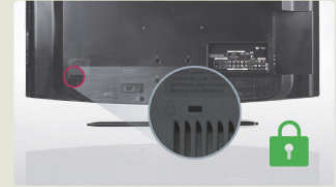

## UNIQUE FEATURES

**Power Saving Mode**  
3 step power saving mode (High/Mid/Low) can save the power consumption up to 65%

**External Speaker Out**  
For the bathroom or any related Speaker Connection,  
• Sound output Jack: RCA type (+/-)  
• Sound output spec: 1W/Mono for 8Ω Speaker  
• Fixed Volume does control External Speaker