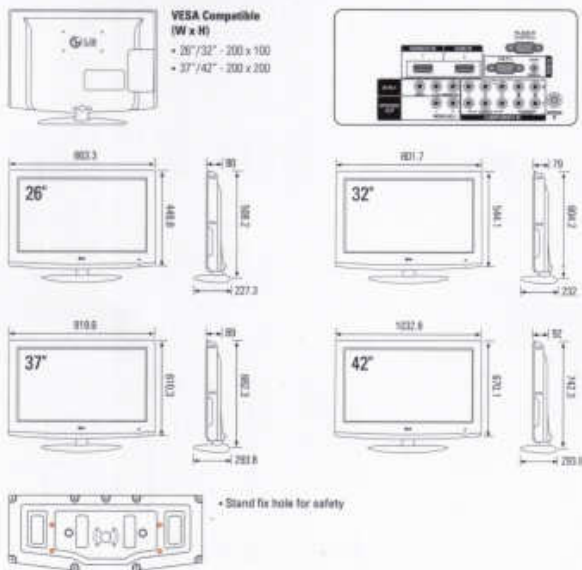

Swivel Stand
Swivel Stand for sideways adjustment of viewing angle (26 ↑)

UNIQUE FEATURES

Power Saving Mode
3 step power saving mode (High/Mid/Low) can save the power consumption up to 65%

External Speaker Out
For the bathroom or any related Speaker Connection,
• Sound output Jack : RCA type (+/-)
• Sound output spec.: 1W/Mono for BQ Speaker
• Fixed Volume does control External Speaker

DIMENSION

SPECIFICATION

Model Name	26LG3RC	32LG3RC	37LG3RC	42LG3RC
Panel	1366 x 768p 500			
Resolution	800:1	7,000:1	1,200:1	1,200:1
Brightness (cd/m ²)	5,000:1	10,000:1	10,000:1	10,000:1
Contrast Ratio	160/178	178/178	178/178	178/178
Dynamic Contrast Ratio	8000	8000	8000	8000
Viewing Angle Degree (H/V)	160°/178°	178°/178°	178°/178°	178°/178°
Response Time (GTG)	8ms	5ms	5ms	5ms
Breaking System	Analog • PAL/SECAM-BG/DK, PAL-L, NTSC-M			
Video	Aspect Ratio Enhanced Noise Reduction Digital Comb Filter Color Temperature Control Haze Switcher Cinema 3 / 2 / 2 Pull down Mode Bosser DM/DP Picture Mode 7 modes (Vivid, Standard, Cinema, Sport, Game, User1, User2) • (2 / Rise/Slide) • (2 / Motion 1W, PCA, 100%)			
Audio	Mono/Stereo/Dual Audio Output (Watts - THD 10%) Speaker System Surround System On Screen Equalizer Auto Volume Sound Mode 8 modes (SRG, TDKT, Clear Voice, Standart, Mute, Cinema, Sport, Game, User)			
User Interfaces	RF In AV In Speaker Out Component in (Y, Pb, Pr) + Audio HDMI/HD/PC Input RGB in (D-sub 15pin) - PC PC Audio Input RS-232C (Control & IR Out)			
Power	Voltage, Hz Consumption (Typical) High Power Saving Mode Medium Power Saving Mode Low Power Saving Mode Stand-by			
	102W 51W 66W 66W	124W 62W 87W 105W	162W 87W 105W 130W	222W 110W 149W 165W