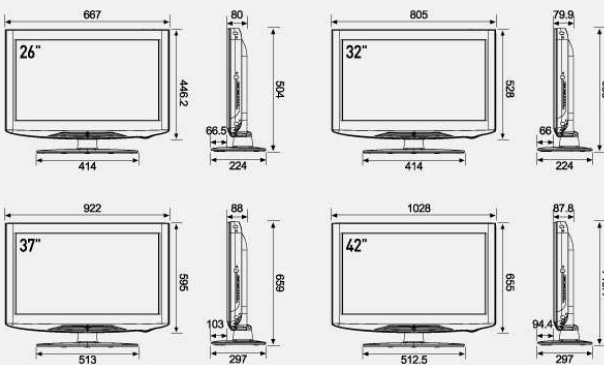

DIMENSION

Rear Jack Panel

Side Jack Panel

SPECIFICATION

Model Name	26LH200C	32LH200C	37LH200C	42LH200C
Panel	Resolution 1366x768p	1366x768p	1366x768p	1920x1080p
	Brightness (cd/m ²) 450	500	500	500
	Contrast Ratio 1,000:1	1,200:1	1,200:1	1,400:1
	Dynamic Contrast Ratio 30,000:1	30,000:1	30,000:1	50,000:1
	Viewing Angle Degree (H/V) 178/178	178/178	178/178	178/178
	Response Time 8ms	8ms	8ms	8ms
Broadcasting / Tuning System	Digital • PAL/SECAM-BG/DK, PAL-L, NTSC-M			
Video	Aspect Ratio • 16:9/4:3/16:9/Zoom (Cinema Zoom)			
	Enhanced Noise Reduction • (3D Comb Filter)			
	Digital Comb Filter • (3D Comb Filter)			
	Color Temperature Control •			
	Black Stretcher •			
	Cinema 3:2 / 2:2 / 5:5 Full down Mode •			
	Booster ON/OFF (Analog) •			
	Aspect Ratio Correction •			
	JustScan (SaverScan) •			
	Picture Status Mode •			
Audio	Mono/Stereo/Dual •			
	Audio Output (Watts - THD 10%) •			
	Clear Voice 2 •			
	Surround System •			
	On Screen Equalizer •			
	Smart Volume (Auto Volume Leveler) •			
Features	USB 2.0 •			
	MP3 •			
	JPEG •			
	SVC •			
User Interfaces	Side AV In • (I)			
	USB 2.0 • (I)			
	Rear RF In • (I)			
	Full Scart •			
	Component In (Y, Pb, Pr) + Audio • (I)			
	Digital Audio Out (Coaxial/Optical) •			
	Variable Audio Out (Phone Jack) • (I)			
	Ext. Speaker Out • (I)			
	Ext. Speaker Control (Phone) • (I)			
	HDMI/HDCP Input 2 (480p, 576p, 720p, 1080i, 1080p) • (I)			
	RGB In (D-sub 15pin) - PC • (I)			
	PC Audio Input • (I)			
	RS-232C Control / SVC • (I)			
	RJP Interface (RJ45) • (I)			
Power	Source Voltage, frequency 100-240V, 50/60Hz			
	90W	115W	136W	188W
	90W	115W	136W	188W
	53	89W	76	100
	18W	18W	20W	28W
	Stand by 3W ↓ Active, 1W ↓ Passive 5V/12V/1A Selectable			