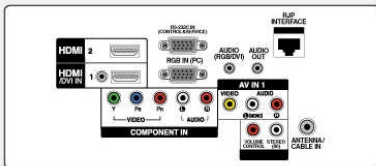

Hotel Mode
Hotel Mode offers attractive features and functions

Variable Speaker Out
Speaker out support 3W output with control switch

Anti-Theft Protection
Kensington Lock / Crenza
Secure the Hotelier's Property!

DIMENSION

Rear Jack Panel

Side Jack Panel

SPECIFICATION

Model Name	26LH200C	32LH200C	37LH200C	42LH200C
Panel	Resolution 1366x768p	1366x768p	1366x768p	1920x1080p
	Brightness (cd/m ²) 450	500	500	500
	Contrast Ratio 1,000:1	1,200:1	1,200:1	1,400:1
	Dynamic Contrast Ratio 30,000:1	30,000:1	30,000:1	50,000:1
	Viewing Angle Degree (H/V) 178/178	178/178	178/178	178/178
	Response Time 8ms	8ms	8ms	8ms
Broadcasting / Tuning System	Digital • PAL/SECAM-BG/DK, PAL-L, NTSC-M			
Video	Aspect Ratio • 16:9/4:3/16:9/Zoom (Cinema Zoom)			
	Enhanced Noise Reduction • (3D Comb Filter)			
	Digital Comb Filter • (3D Comb Filter)			
	Color Temperature Control •			
	Black Stretcher •			
	Cinema 3:2 / 2:2 / 5:5 Full down Mode •			
	Booster ON/OFF (Analog) •			
	Aspect Ratio Correction •			
	JustScan (SaverScan) •			
	Picture Status Mode •			
Audio	Mono/Stereo/Dual •			
	Audio Output (Watts - THD 10%) •			
	Clear Voice 2 •			
	Surround System •			
	On Screen Equalizer •			
	Smart Volume (Auto Volume Leveler) •			
Features	USB 2.0 •			
	MP3 •			
	JPEG •			
	SVC •			
User Interfaces	Side AV In • (I)			
	USB 2.0 • (I)			
	Rear RF In • (I)			
	Full Scart •			
	Component In (Y, Pb, Pr) + Audio • (I)			
	Digital Audio Out (Coaxial/Optical) •			
	Variable Audio Out (Phone Jack) • (I)			
	Ext. Speaker Out • (I)			
	Ext. Speaker Control (Phone) • (I)			
	HDMI/HDCP Input 2 (480p, 576p, 720p, 1080i, 1080p) • (I)			
	RGB In (D-sub 15pin) - PC • (I)			
	PC Audio Input • (I)			
	RS-232C Control / SVC • (I)			
	RJP Interface (RJ45) • (I)			
Power	Source Voltage, frequency 100-240V, 50/60Hz			
	90W	115W	136W	188W
	90W	115W	136W	188W
	53	89W	76	100
	18W	18W	20W	28W
	Stand by 3W ↓ Active, 1W ↓ Passive 5V/12V/1A Selectable			